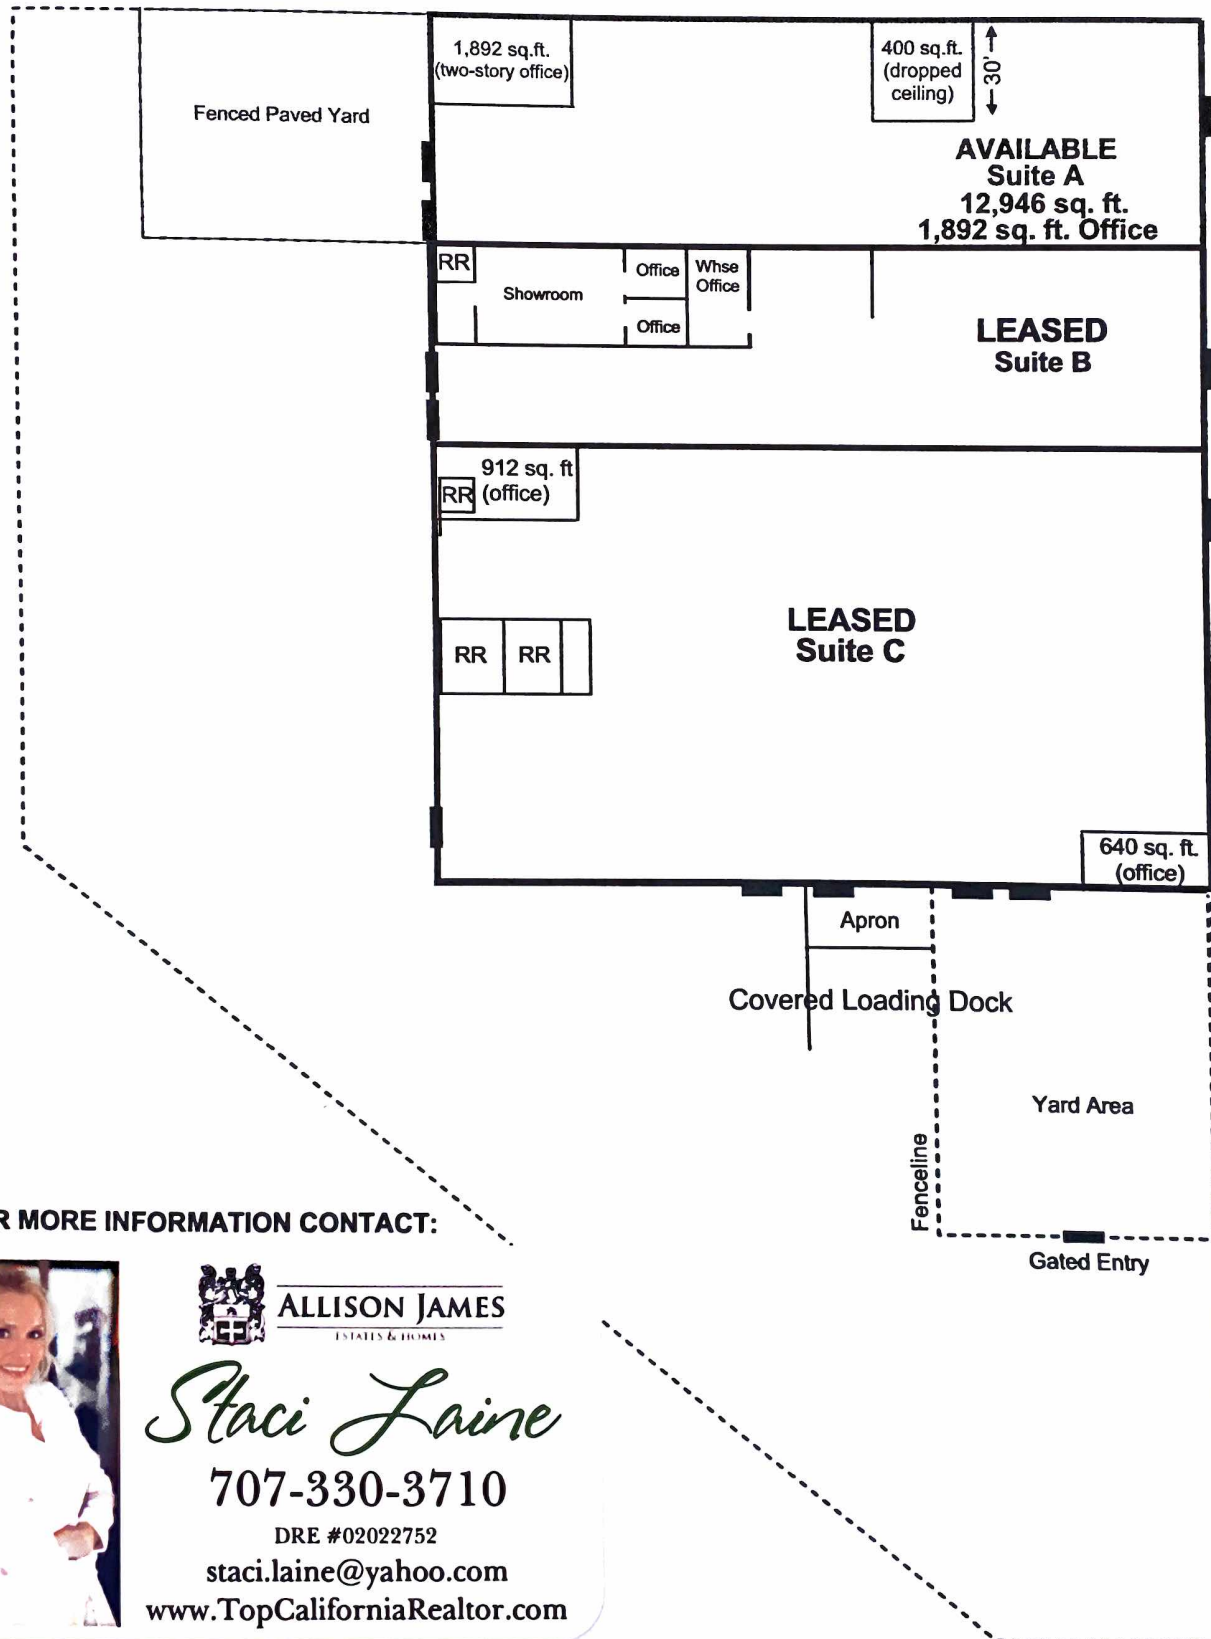

1900 Railroad Drive, Suite A Sacramento, CA

FOR MORE INFORMATION CONTACT:

ALLISON JAMES
ESTATES & HOMES

Staci Laine

707-330-3710

DRE #02022752

staci.laine@yahoo.com

www.TopCaliforniaRealtor.com